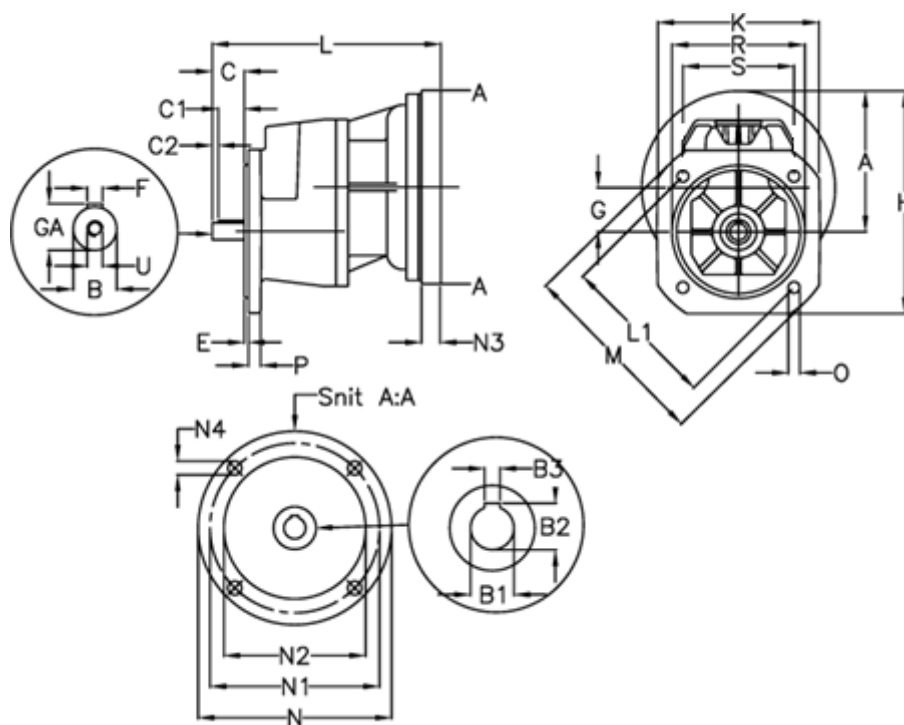

Article number: 40550100142425

Description: Single Stage Helical Gear
S 101-1,4-P71B5

Measures

A = 92.5	E = 3.5	M = 160.0	R = 110
B = 14	F = 5x5x20	N = 160	S = 95
B1 = 14	G = 36.5	N1 = 130	U = M5
B2 = 16.3	GA = 16.0	N2 = 110	
B3 = 5	H = 160.0	N3 = -	
C = 30	K = 135	N4 = M8x16	
C1 = 20	L = 189	O = 9.5	
C2 = 5	L1 = 130.0	P = 10	